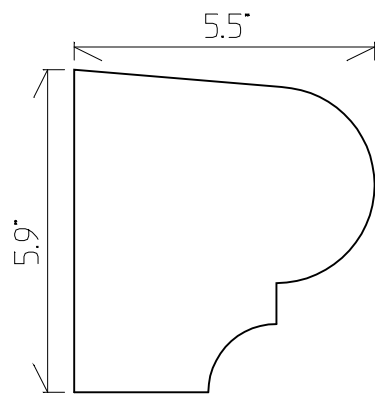

Trim Bands & Window Sills

Trim Bands & Window Sills

Local (405) 787-5811
Toll Free 866-236-FOAM

Taylor Foam, Inc.
370 N. Rockwell Ave.
OKC, OK 73127

www.taylorfoam.com

D.3