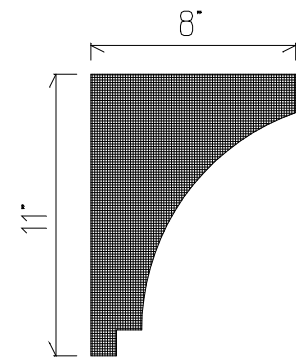

3" x 3" Crown

3 1/2" x 4" Crown

4" x 4" Crown

4 1/2" x 4 1/2" Crown

4 1/2" Cove Mould

5" x 6" Crown

6" x 6" Crown

5" x 7 3/4" Crown

Interior Crown Price List

Taylor Foam, Inc.
370 N. Rockwell Ave.
OKC, OK 73127

Local (405) 787-5811
Toll Free 866-236-FOAM

www.taylorfoam.com

A.1

7" x 8 1/2" Crown

7" x 8 5/8" Crown

We can custom cut any of our crowns to any size you need. If you like one of our profiles but want it larger or smaller, just let us know and we can scale it out for you!

Interior Crown Profiles

Local (405) 787-5811
Toll Free 866-236-FOAM

Taylor Foam, Inc.
370 N. Rockwell Ave.
OKC, OK 73127

www.taylorfoam.com

A.2

Exterior Cornice Profiles

Local (405) 787-5811
Toll Free 866-236-FOAM