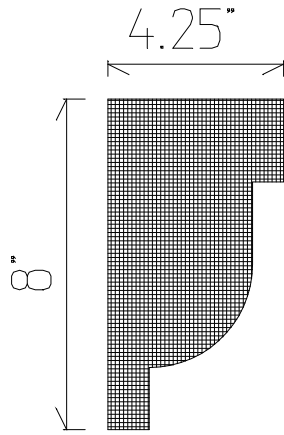

3" x 3" Crown

3 1/2" x 4" Crown

4" x 4" Crown

4 1/2" x 4 1/2" Crown

4 1/2" Cove Mould

5" x 6" Crown

6" x 6" Crown

5" x 7 3/4" Crown

Interior Crown Price List

Taylor Foam, Inc.
370 N. Rockwell Ave.
OKC, OK 73127

Local (405) 787-5811
Toll Free 866-236-FOAM

www.taylorfoam.com

A.1

7" x 8 1/2" Crown

7" x 8 5/8" Crown

We can custom cut any of our crowns to any size you need. If you like one of our profiles but want it larger or smaller, just let us know and we can scale it out for you!

Taylor Foam, Inc.
370 N. Rockwell Ave.
OKC, OK 73127

www.taylorfoam.com

A.3

Exterior Cornice Profiles

Local (405) 787-5811
Toll Free 866-236-FOAM

Taylor Foam, Inc.
370 N. Rockwell Ave.
OKC, OK 73127

www.taylorfoam.com

A.4

We can match any profile you can draw us!

Exterior Cornice Profiles

Local (405) 787-5811
Toll Free 866-236-FOAM

Taylor Foam, Inc.
370 N. Rockwell Ave.
OKC, OK 73127

www.taylorfoam.com

A.5

COLUMNS