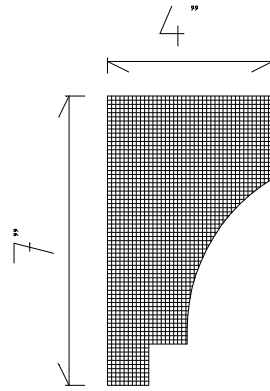

3" x 3" Crown

3 1/2" x 4" Crown

4" x 4" Crown

4 1/2" x 4 1/2" Crown

4 1/2" Cove Mould

5" x 6" Crown

6" x 6" Crown

5" x 7 3/4" Crown

Interior Crown Price List

Taylor Foam, Inc.
370 N. Rockwell Ave.
OKC, OK 73127

Local (405) 787-5811
Toll Free 866-236-FOAM

www.taylorfoam.com

A.1

7" x 8 1/2" Crown

7" x 8 5/8" Crown

We can custom cut any of our crowns to any size you need. If you like one of our profiles but want it larger or smaller, just let us know and we can scale it out for you!

Taylor Foam, Inc.
370 N. Rockwell Ave.
OKC, OK 73127

www.taylorfoam.com

A.3

Exterior Cornice Profiles

Local (405) 787-5811
Toll Free 866-236-FOAM

Taylor Foam, Inc.
370 N. Rockwell Ave.
OKC, OK 73127

www.taylorfoam.com

A.4

We can match any profile you can draw us!

Exterior Cornice Profiles

Local (405) 787-5811
Toll Free 866-236-FOAM

Taylor Foam, Inc.
370 N. Rockwell Ave.
OKC, OK 73127

www.taylorfoam.com

A.5

COLUMNS