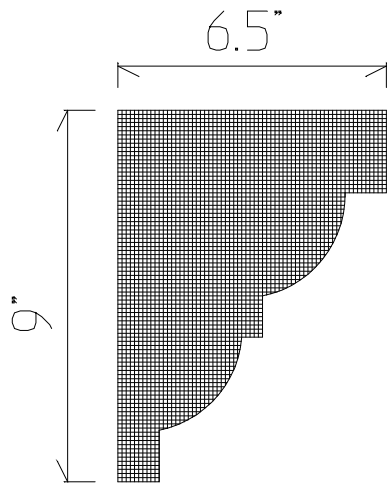

Exterior Cornice Profiles

Local (405) 787-5811
Toll Free 866-236-FOAM

Taylor Foam, Inc.
370 N. Rockwell Ave.
OKC, OK 73127

www.taylorfoam.com

A.4