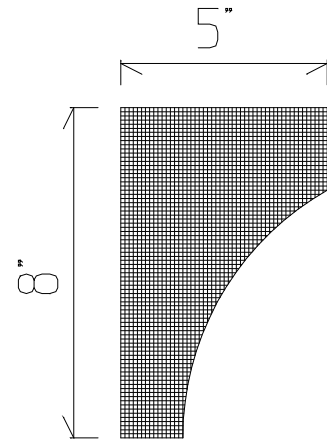

Exterior Cornice Profiles

Local (405) 787-5811
Toll Free 866-236-FOAM

Taylor Foam, Inc.
370 N. Rockwell Ave.
OKC, OK 73127

www.taylorfoam.com

A.4