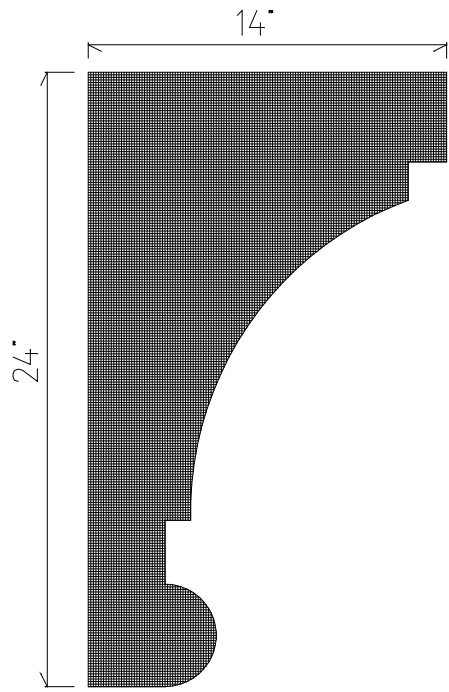

3" x 3" Crown

3 1/2" x 4" Crown

4" x 4" Crown

4 1/2" x 4 1/2" Crown

4 1/2" Cove Mould

5" x 6" Crown

6" x 6" Crown

5" x 7 3/4" Crown

Interior Crown Price List

Taylor Foam, Inc.
370 N. Rockwell Ave.
OKC, OK 73127

Local (405) 787-5811
Toll Free 866-236-FOAM

www.taylorfoam.com

A.1

7" x 8 1/2" Crown

7" x 8 5/8" Crown

We can custom cut any of our crowns to any size you need. If you like one of our profiles but want it larger or smaller, just let us know and we can scale it out for you!

Interior Crown Profiles

Local (405) 787-5811
Toll Free 866-236-FOAM

Taylor Foam, Inc.
370 N. Rockwell Ave.
OKC, OK 73127

www.taylorfoam.com

A.2

Exterior Cornice Profiles

Local (405) 787-5811
Toll Free 866-236-FOAM