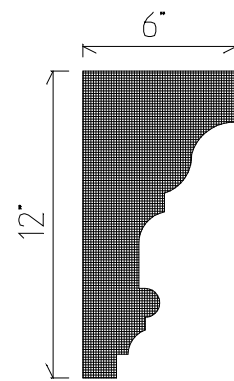

3" x 3" Crown

3 1/2" x 4" Crown

4" x 4" Crown

4 1/2" x 4 1/2" Crown

4 1/2" Cove Mould

5" x 6" Crown

6" x 6" Crown

5" x 7 3/4" Crown

Interior Crown Price List

Taylor Foam, Inc.
370 N. Rockwell Ave.
OKC, OK 73127

Local (405) 787-5811
Toll Free 866-236-FOAM

www.taylorfoam.com

A.1

7" x 8 1/2" Crown

7" x 8 5/8" Crown

We can custom cut any of our crowns to any size you need. If you like one of our profiles but want it larger or smaller, just let us know and we can scale it out for you!

Interior Crown Profiles

Local (405) 787-5811
Toll Free 866-236-FOAM

Taylor Foam, Inc.
370 N. Rockwell Ave.
OKC, OK 73127

www.taylorfoam.com

A.2

Exterior Cornice Profiles

Local (405) 787-5811
Toll Free 866-236-FOAM