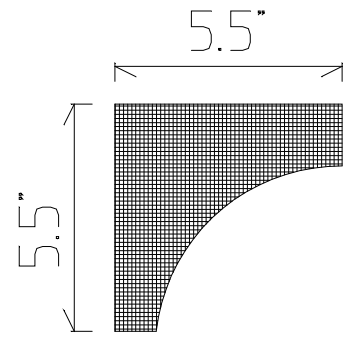

We can match any profile you can draw us!

Exterior Cornice Profiles

Local (405) 787-5811
Toll Free 866-236-FOAM

Taylor Foam, Inc.
370 N. Rockwell Ave.
OKC, OK 73127

www.taylorfoam.com

A.5