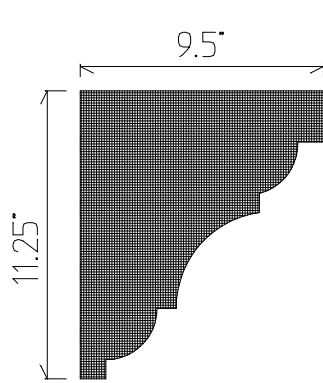

3" x 3" Crown

3 1/2" x 4" Crown

4" x 4" Crown

4 1/2" x 4 1/2" Crown

4 1/2" Cove Mould

5" x 6" Crown

6" x 6" Crown

5" x 7 3/4" Crown

Interior Crown Price List

Taylor Foam, Inc.
370 N. Rockwell Ave.
OKC, OK 73127

Local (405) 787-5811
Toll Free 866-236-FOAM

www.taylorfoam.com

A.1

7" x 8 1/2" Crown

7" x 8 5/8" Crown

We can custom cut any of our crowns to any size you need. If you like one of our profiles but want it larger or smaller, just let us know and we can scale it out for you!

Interior Crown Profiles

Local (405) 787-5811
Toll Free 866-236-FOAM

Taylor Foam, Inc.
370 N. Rockwell Ave.
OKC, OK 73127

www.taylorfoam.com

A.2

Exterior Cornice Profiles

Local (405) 787-5811
Toll Free 866-236-FOAM