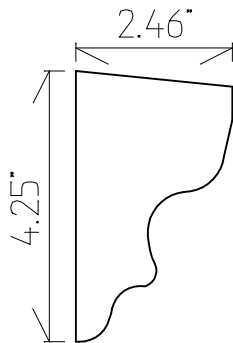

Trim Bands & Window Sills

Trim Bands & Window Sills

Local (405) 787-5811
Toll Free 866-236-FOAM

Taylor Foam, Inc.
370 N. Rockwell Ave.
OKC, OK 73127

www.taylorfoam.com

D.2