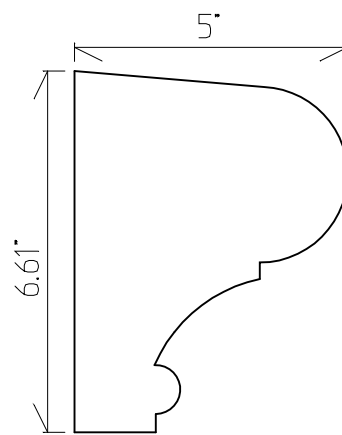

Trim Bands & Window Sills

Trim Bands & Window Sills

Local (405) 787-5811
Toll Free 866-236-FOAM

Taylor Foam, Inc.
370 N. Rockwell Ave.
OKC, OK 73127

www.taylorfoam.com

D.3