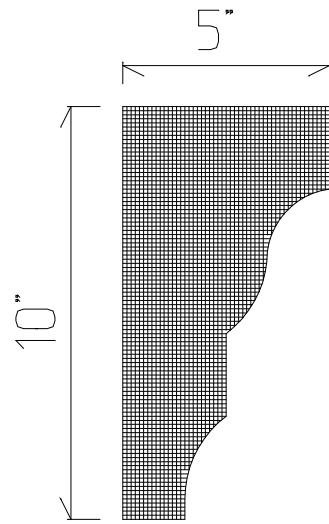

Exterior Cornice Profiles

Local (405) 787-5811
Toll Free 866-236-FOAM

Taylor Foam, Inc.
370 N. Rockwell Ave.
OKC, OK 73127

www.taylorfoam.com

A.4