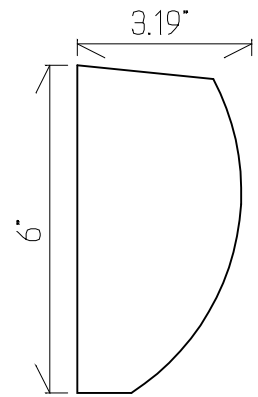

Trim Bands & Window Sills

Trim Bands & Window Sills

Local (405) 787-5811
Toll Free 866-236-FOAM

Taylor Foam, Inc.
370 N. Rockwell Ave.
OKC, OK 73127

www.taylorfoam.com

D.3