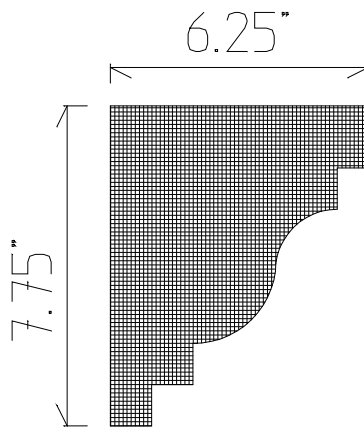

Exterior Cornice Profiles

Local (405) 787-5811
Toll Free 866-236-FOAM

Taylor Foam, Inc.
370 N. Rockwell Ave.
OKC, OK 73127

www.taylorfoam.com

A.4