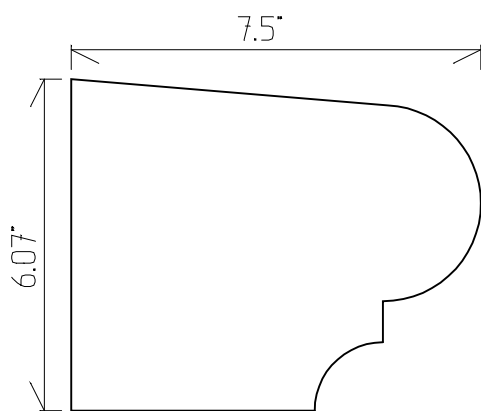

Trim Bands & Window Sills

Trim Bands & Window Sills

Local (405) 787-5811
Toll Free 866-236-FOAM

Taylor Foam, Inc.
370 N. Rockwell Ave.
OKC, OK 73127

www.taylorfoam.com

D.3