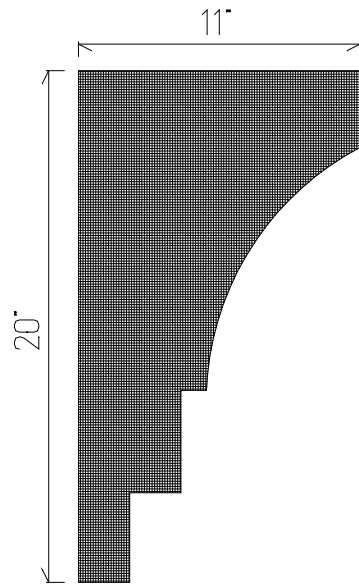

3" x 3" Crown

3 1/2" x 4" Crown

4" x 4" Crown

4 1/2" x 4 1/2" Crown

4 1/2" Cove Mould

5" x 6" Crown

6" x 6" Crown

5" x 7 3/4" Crown

Interior Crown Price List

Taylor Foam, Inc.
370 N. Rockwell Ave.
OKC, OK 73127

Local (405) 787-5811
Toll Free 866-236-FOAM

www.taylorfoam.com

A.1

7" x 8 1/2" Crown

7" x 8 5/8" Crown

We can custom cut any of our crowns to any size you need. If you like one of our profiles but want it larger or smaller, just let us know and we can scale it out for you!

Interior Crown Profiles

Local (405) 787-5811
Toll Free 866-236-FOAM

Taylor Foam, Inc.
370 N. Rockwell Ave.
OKC, OK 73127

www.taylorfoam.com

A.2

Exterior Cornice Profiles

Local (405) 787-5811
Toll Free 866-236-FOAM