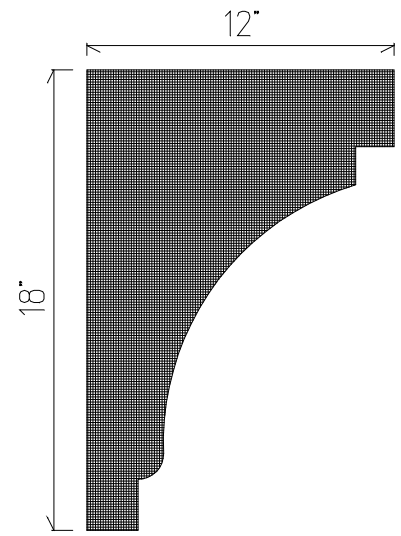

3" x 3" Crown

3 1/2" x 4" Crown

4" x 4" Crown

4 1/2" x 4 1/2" Crown

4 1/2" Cove Mould

5" x 6" Crown

6" x 6" Crown

5" x 7 3/4" Crown

Interior Crown Price List

Taylor Foam, Inc.
370 N. Rockwell Ave.
OKC, OK 73127

Local (405) 787-5811
Toll Free 866-236-FOAM

www.taylorfoam.com

A.1

7" x 8 1/2" Crown

7" x 8 5/8" Crown

We can custom cut any of our crowns to any size you need. If you like one of our profiles but want it larger or smaller, just let us know and we can scale it out for you!

Interior Crown Profiles

Local (405) 787-5811
Toll Free 866-236-FOAM

Taylor Foam, Inc.
370 N. Rockwell Ave.
OKC, OK 73127

www.taylorfoam.com

A.2

Exterior Cornice Profiles

Local (405) 787-5811
Toll Free 866-236-FOAM