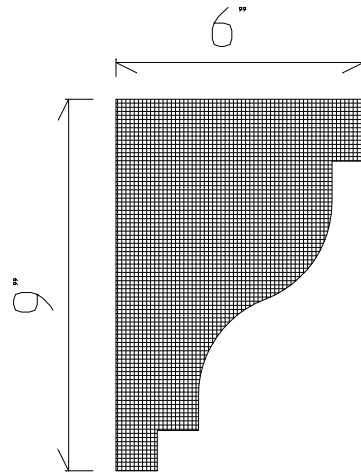

Exterior Cornice Profiles

Local (405) 787-5811
Toll Free 866-236-FOAM

Taylor Foam, Inc.
370 N. Rockwell Ave.
OKC, OK 73127

www.taylorfoam.com

A.4