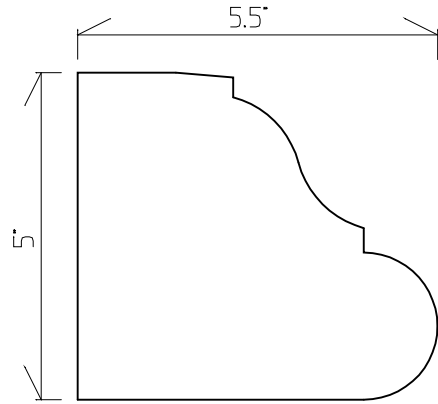

3" x 3" Crown

3 1/2" x 4" Crown

4" x 4" Crown

4 1/2" x 4 1/2" Crown

4 1/2" Cove Mould

5" x 6" Crown

6" x 6" Crown

5" x 7 3/4" Crown

Trim Bands & Window Sills

Trim Bands & Window Sills

Local (405) 787-5811
Toll Free 866-236-FOAM

Taylor Foam, Inc.
370 N. Rockwell Ave.
OKC, OK 73127

www.taylorfoam.com

D.3

Watertables & Brick Ledges

Watertables & Brick Ledges