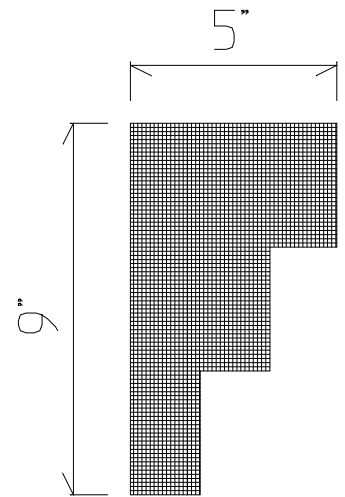

Exterior Cornice Profiles

Local (405) 787-5811
Toll Free 866-236-FOAM

Taylor Foam, Inc.
370 N. Rockwell Ave.
OKC, OK 73127

www.taylorfoam.com

A.4