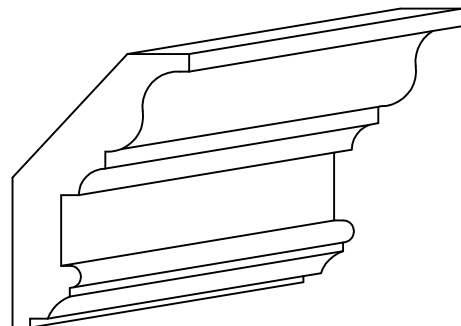

3" x 3" Crown

3 1/2" x 4" Crown

4" x 4" Crown

4 1/2" x 4 1/2" Crown

4 1/2" Cove Mould

5" x 6" Crown

6" x 6" Crown

5" x 7 3/4" Crown

Interior Crown Price List

Taylor Foam, Inc.
370 N. Rockwell Ave.
OKC, OK 73127

Local (405) 787-5811
Toll Free 866-236-FOAM

www.taylorfoam.com

A.1

7" x 8 1/2" Crown

7" x 8 5/8" Crown

We can custom cut any of our crowns to any size you need. If you like one of our profiles but want it larger or smaller, just let us know and we can scale it out for you!