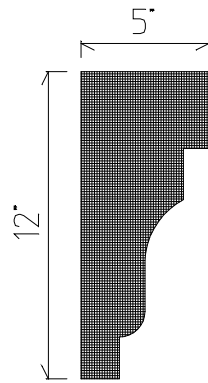

3" x 3" Crown

3 1/2" x 4" Crown

4" x 4" Crown

4 1/2" x 4 1/2" Crown

4 1/2" Cove Mould

5" x 6" Crown

6" x 6" Crown

5" x 7 3/4" Crown

Interior Crown Price List

Taylor Foam, Inc.
370 N. Rockwell Ave.
OKC, OK 73127

Local (405) 787-5811
Toll Free 866-236-FOAM

www.taylorfoam.com

A.1

7" x 8 1/2" Crown

7" x 8 5/8" Crown

We can custom cut any of our crowns to any size you need. If you like one of our profiles but want it larger or smaller, just let us know and we can scale it out for you!

Interior Crown Profiles

Local (405) 787-5811
Toll Free 866-236-FOAM

Taylor Foam, Inc.
370 N. Rockwell Ave.
OKC, OK 73127

www.taylorfoam.com

A.2

Exterior Cornice Profiles

Local (405) 787-5811
Toll Free 866-236-FOAM