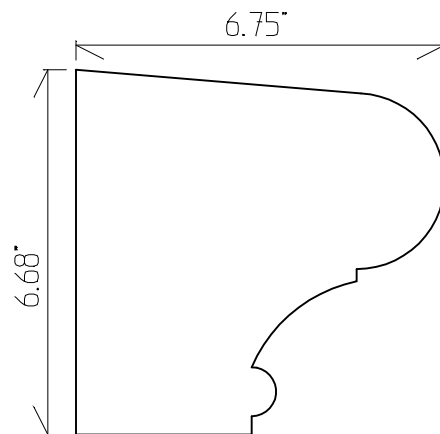

Trim Bands & Window Sills

Trim Bands & Window Sills

Local (405) 787-5811
Toll Free 866-236-FOAM

Taylor Foam, Inc.
370 N. Rockwell Ave.
OKC, OK 73127

www.taylorfoam.com

D.3