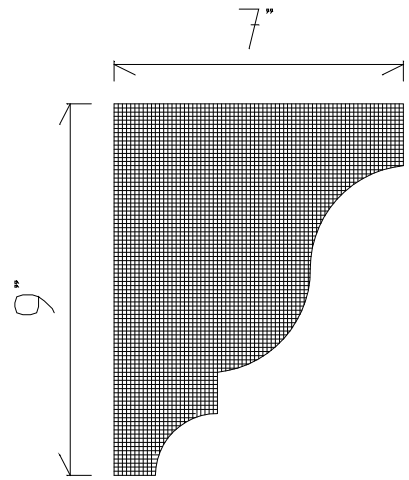

Exterior Cornice Profiles

Local (405) 787-5811
Toll Free 866-236-FOAM

Taylor Foam, Inc.
370 N. Rockwell Ave.
OKC, OK 73127

www.taylorfoam.com

A.4