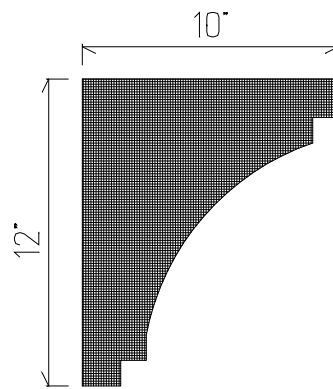

3" x 3" Crown

3 1/2" x 4" Crown

4" x 4" Crown

4 1/2" x 4 1/2" Crown

4 1/2" Cove Mould

5" x 6" Crown

6" x 6" Crown

5" x 7 3/4" Crown

Interior Crown Price List

Taylor Foam, Inc.
370 N. Rockwell Ave.
OKC, OK 73127

Local (405) 787-5811
Toll Free 866-236-FOAM

www.taylorfoam.com

A.1

7" x 8 1/2" Crown

7" x 8 5/8" Crown

We can custom cut any of our crowns to any size you need. If you like one of our profiles but want it larger or smaller, just let us know and we can scale it out for you!

Interior Crown Profiles

Local (405) 787-5811
Toll Free 866-236-FOAM

Taylor Foam, Inc.
370 N. Rockwell Ave.
OKC, OK 73127

www.taylorfoam.com

A.2

Exterior Cornice Profiles

Local (405) 787-5811
Toll Free 866-236-FOAM