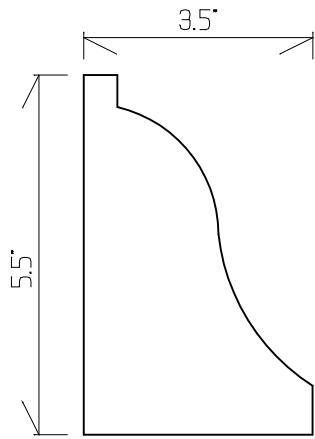

3" x 3" Crown

3 1/2" x 4" Crown

4" x 4" Crown

4 1/2" x 4 1/2" Crown

4 1/2" Cove Mould

5" x 6" Crown

6" x 6" Crown

5" x 7 3/4" Crown

Trim Bands & Window Sills

Trim Bands & Window Sills

Local (405) 787-5811
Toll Free 866-236-FOAM

Taylor Foam, Inc.
370 N. Rockwell Ave.
OKC, OK 73127

www.taylorfoam.com

D.3

Watertables & Brick Ledges

Watertables & Brick Ledges