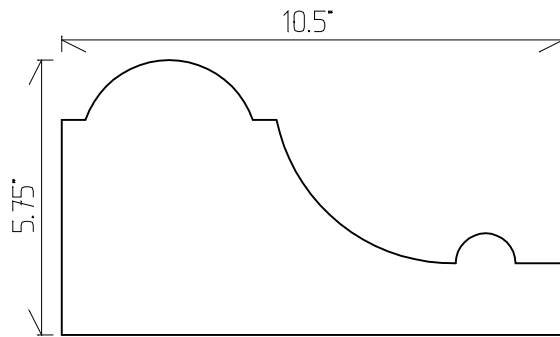

Trim Bands & Window Sills

Trim Bands & Window Sills

Local (405) 787-5811
Toll Free 866-236-FOAM

Taylor Foam, Inc.
370 N. Rockwell Ave.
OKC, OK 73127

www.taylorfoam.com

D.2