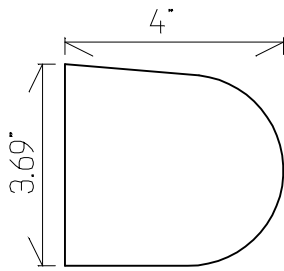

Trim Bands & Window Sills

Trim Bands & Window Sills

Local (405) 787-5811
Toll Free 866-236-FOAM

Taylor Foam, Inc.
370 N. Rockwell Ave.
OKC, OK 73127

www.taylorfoam.com

D.3