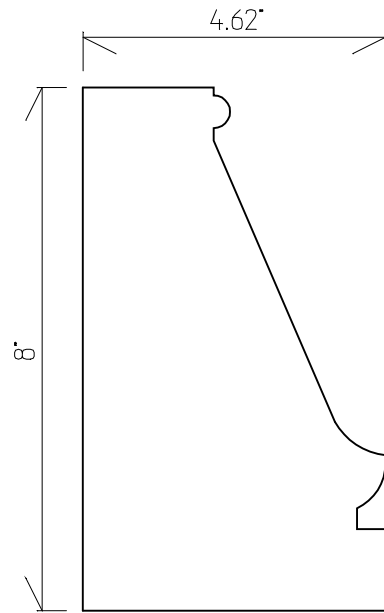

3" x 3" Crown

3 1/2" x 4" Crown

4" x 4" Crown

4 1/2" x 4 1/2" Crown

4 1/2" Cove Mould

5" x 6" Crown

6" x 6" Crown

5" x 7 3/4" Crown

Trim Bands & Window Sills

Trim Bands & Window Sills

Local (405) 787-5811
Toll Free 866-236-FOAM

Taylor Foam, Inc.
370 N. Rockwell Ave.
OKC, OK 73127

www.taylorfoam.com

D.3

Watertables & Brick Ledges

Watertables & Brick Ledges