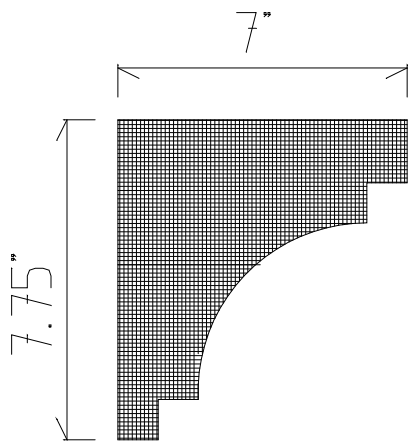

Exterior Cornice Profiles

Local (405) 787-5811
Toll Free 866-236-FOAM

Taylor Foam, Inc.
370 N. Rockwell Ave.
OKC, OK 73127

www.taylorfoam.com

A.4