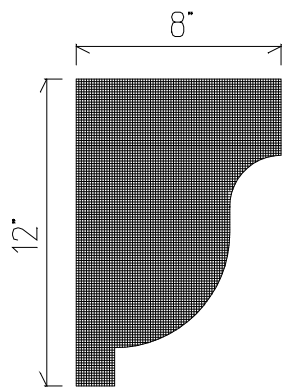

3" x 3" Crown

3 1/2" x 4" Crown

4" x 4" Crown

4 1/2" x 4 1/2" Crown

4 1/2" Cove Mould

5" x 6" Crown

6" x 6" Crown

5" x 7 3/4" Crown

Interior Crown Price List

Taylor Foam, Inc.
370 N. Rockwell Ave.
OKC, OK 73127

Local (405) 787-5811
Toll Free 866-236-FOAM

www.taylorfoam.com

A.1

7" x 8 1/2" Crown

7" x 8 5/8" Crown

We can custom cut any of our crowns to any size you need. If you like one of our profiles but want it larger or smaller, just let us know and we can scale it out for you!

Interior Crown Profiles

Local (405) 787-5811
Toll Free 866-236-FOAM

Taylor Foam, Inc.
370 N. Rockwell Ave.
OKC, OK 73127

www.taylorfoam.com

A.2

Exterior Cornice Profiles

Local (405) 787-5811
Toll Free 866-236-FOAM