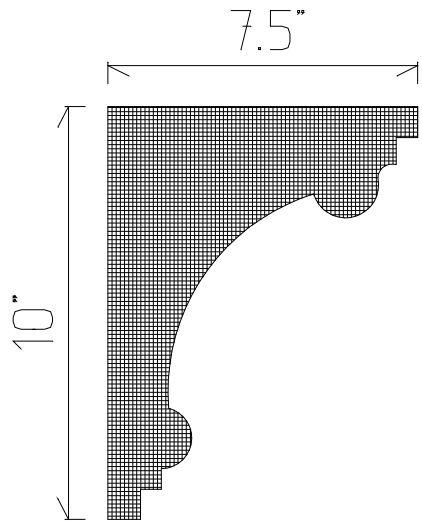

Exterior Cornice Profiles

Local (405) 787-5811
Toll Free 866-236-FOAM

Taylor Foam, Inc.
370 N. Rockwell Ave.
OKC, OK 73127

www.taylorfoam.com

A.4