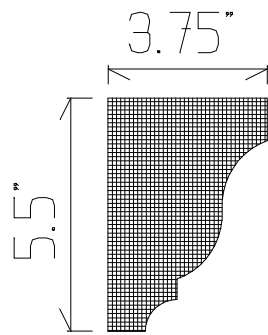

We can match any profile you can draw us!

Exterior Cornice Profiles

Local (405) 787-5811
Toll Free 866-236-FOAM

Taylor Foam, Inc.
370 N. Rockwell Ave.
OKC, OK 73127

www.taylorfoam.com

A.5