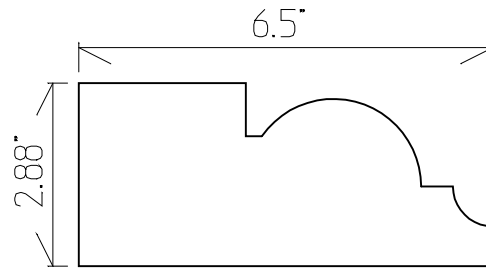

Trim Bands & Window Sills

Trim Bands & Window Sills

Local (405) 787-5811
Toll Free 866-236-FOAM

Taylor Foam, Inc.
370 N. Rockwell Ave.
OKC, OK 73127

www.taylorfoam.com

D.2