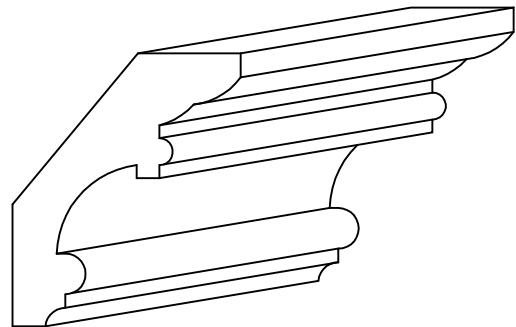

3" x 3" Crown

3 1/2" x 4" Crown

4" x 4" Crown

4 1/2" x 4 1/2" Crown

4 1/2" Cove Mould

5" x 6" Crown

6" x 6" Crown

5" x 7 3/4" Crown

Interior Crown Price List

Taylor Foam, Inc.
370 N. Rockwell Ave.
OKC, OK 73127

Local (405) 787-5811
Toll Free 866-236-FOAM

www.taylorfoam.com

A.1

7" x 8 1/2" Crown

7" x 8 5/8" Crown

We can custom cut any of our crowns to any size you need. If you like one of our profiles but want it larger or smaller, just let us know and we can scale it out for you!