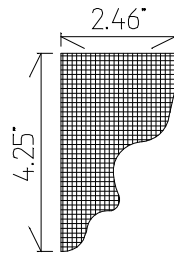

We can match any profile you can draw us!