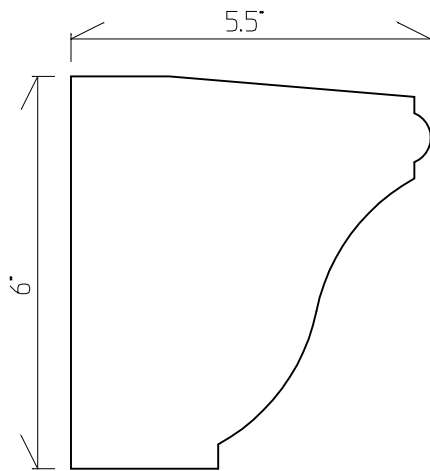

3" x 3" Crown

3 1/2" x 4" Crown

4" x 4" Crown

4 1/2" x 4 1/2" Crown

4 1/2" Cove Mould

5" x 6" Crown

6" x 6" Crown

5" x 7 3/4" Crown

Trim Bands & Window Sills

Trim Bands & Window Sills

Local (405) 787-5811
Toll Free 866-236-FOAM

Taylor Foam, Inc.
370 N. Rockwell Ave.
OKC, OK 73127

www.taylorfoam.com

D.3

Watertables & Brick Ledges

Watertables & Brick Ledges